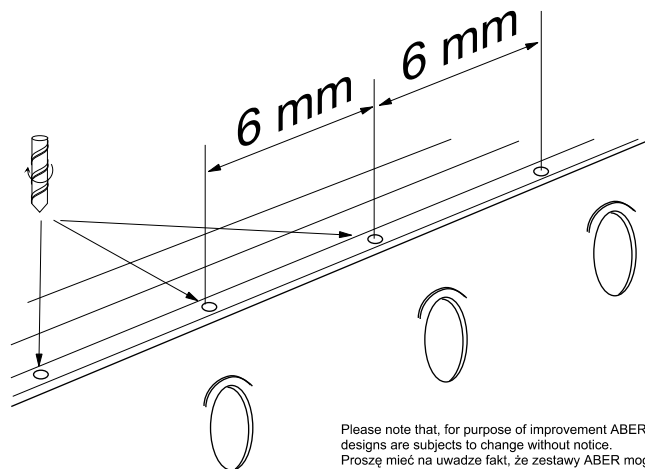

SHIPS RAILING

(Relingi do okrętów)

1/350 scale update fit to every ship model

ABER®

1:350-01

WWW.ABER.NET.PL

Made in Poland © 1996

ABER 1:350-01 Ships railing

Made in Poland 1996

WARNING

OSTRZEŻENIE